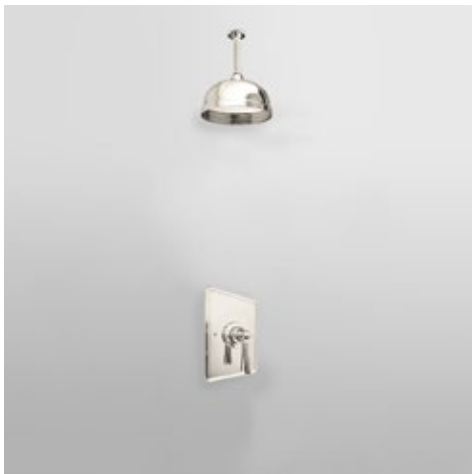

N9177	Angled Handshower with Hose	\$490	+\$140 (1 handle)
N9056	Shower Wall Outlet	\$215	
N9050	Sliding Parking Bracket on 600mm Rail	\$1,005	
N9031	Pair of Wall Mounted Bath Valves with Xheads	\$1,120	+\$280 (2 handles)
TOTAL:		\$2,830	\$3,250

ROCKWELL SHOWER LAYOUT RW1M

N9177	Angled Handshower with Hose	\$490	+\$140 (1 handle)
N9056	Shower Wall Outlet	\$215	
N9050	Sliding Parking Bracket on 600mm Rail	\$1,005	
N9106	Pressure Balanced Shower Valve on Backplate	\$2,010	+\$140 (1 handle)
TOTAL:		\$3,720	\$4,000

N9028	Ceiling Shower Arm 200mm Drop	\$420	
N9205	200mm Shower Rose - metal only.	\$950	
N9031	Pair of Wall Mounted Bath Valves with Xheads	\$1,120	+\$280 (2 handles)
TOTAL:		\$2,490	\$2,770

ROCKWELL SHOWER LAYOUT RW2M