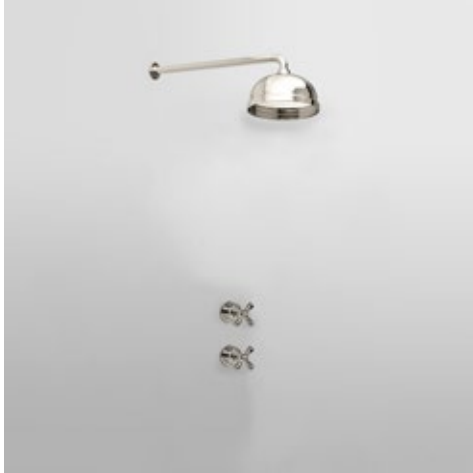

STYLE	CODE	DESCRIPTION	PRICE in EACH FINISH (incl. GST)	
ROCKWELL SHOWER LAYOUTS			METAL FINISHES	UPGRADE TO A COLOUR
			Chrome CP Nickel NI Polished Brass BR	CP-XX, NI-XX, BR-XX

ROCKWELL SHOWER LAYOUT RW3X

N9283	Wall Shower Arm 450mm Reach (centres)	$510	
N9205	200mm Shower Rose - metal only.	$950	
N9031	Pair of Wall Mounted Bath Valves with Xheads	$1,120	+$280 (2 handles)
TOTAL:		$2,580	$2,860