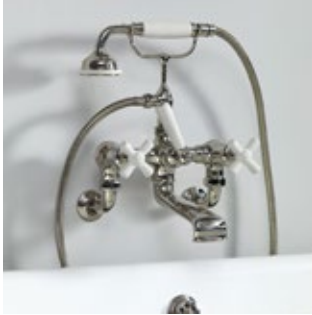

STYLE	CODE	DESCRIPTION	PRICE in EACH FINISH (incl. GST)	
ROCKWELL BATH TAPS			METAL FINISHES	UPGRADE TO A COLOUR
			Chrome CP Nickel NI Polished Brass BR	CP-XX, NI-XX, BR-XX

BATH FILLER ON WALL UNIONS

CHOOSE YOUR MIXER:

N91331	Bath/Shower Mixer with Long Spout & Xheads	$2,515	+$560 (4 handles)

ADD WALL UNIONS:

N9081	Pair of Wall Unions	$375	

TOTAL:	$2,890	$3,450

WALL BATH TAPS WITH CAST SPOUT