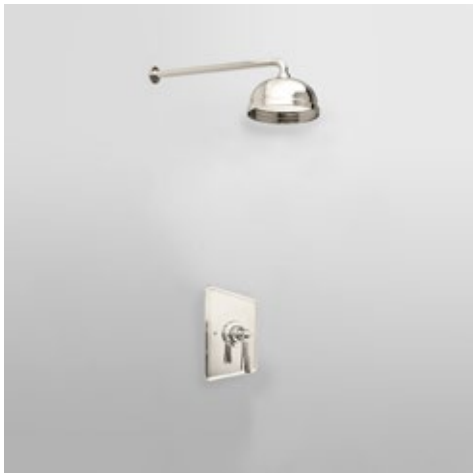

ROCKWELL SHOWER LAYOUT RW3M

N9283	Wall Shower Arm 450mm Reach (centres)	$510	
N9205	200mm Shower Rose - metal only.	$950	
N9106	Pressure Balanced Shower Valve on Backplate	$2,010	+$140 (1 handle)
TOTAL:		$3,470	$3,610