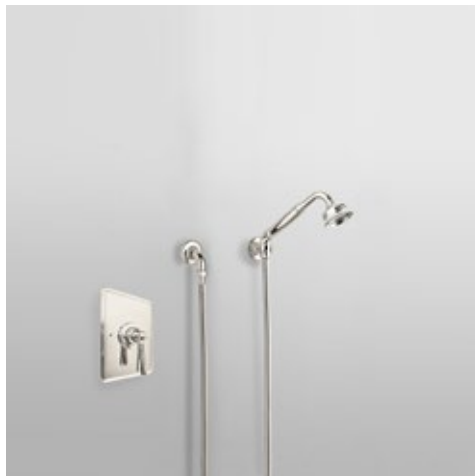

ROCKWELL SHOWER LAYOUT RW6M

N9177	Angled Handshower with Hose	$490	+$140 (1 handle)
N9056	Shower Wall Outlet	$215	
N9084	Fixed Parking Bracket	$260	
N9106	Pressure Balanced Shower Valve on Backplate	$2,010	+$140 (1 handle)
TOTAL:		$2,975	$3,255