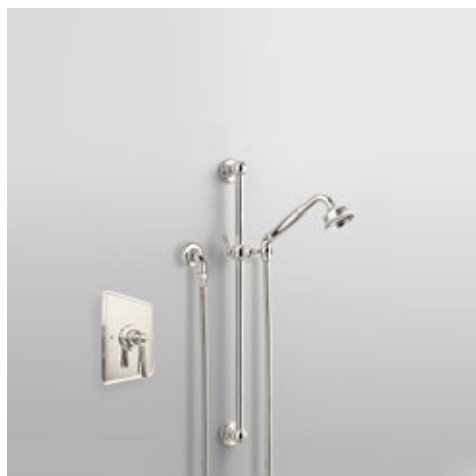

ROCKWELL SHOWER LAYOUT RW1M

N9177	Angled Handshower with Hose	$490	+$140 (1 handle)
N9056	Shower Wall Outlet	$215	
N9050	Sliding Parking Bracket on 600mm Rail	$1,005	
N9106	Pressure Balanced Shower Valve on Backplate	$2,010	+$140 (1 handle)
TOTAL:		$3,720	$4,000