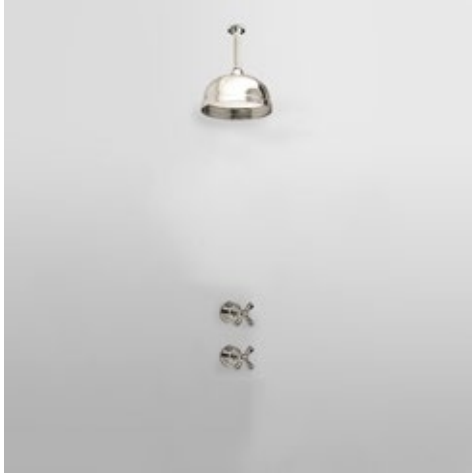

STYLE	CODE	DESCRIPTION	PRICE in EACH FINISH (incl. GST)	
ROCKWELL SHOWER LAYOUTS			METAL FINISHES	UPGRADE TO A COLOUR
			Chrome CP Nickel NI Polished Brass BR	CP-XX, NI-XX, BR-XX

ROCKWELL SHOWER LAYOUT RW2X

N9028	Ceiling Shower Arm 200mm Drop	$420	
N9205	200mm Shower Rose - metal only.	$950	
N9031	Pair of Wall Mounted Bath Valves with Xheads	$1,120	+$280 (2 handles)
TOTAL:		$2,490	$2,770