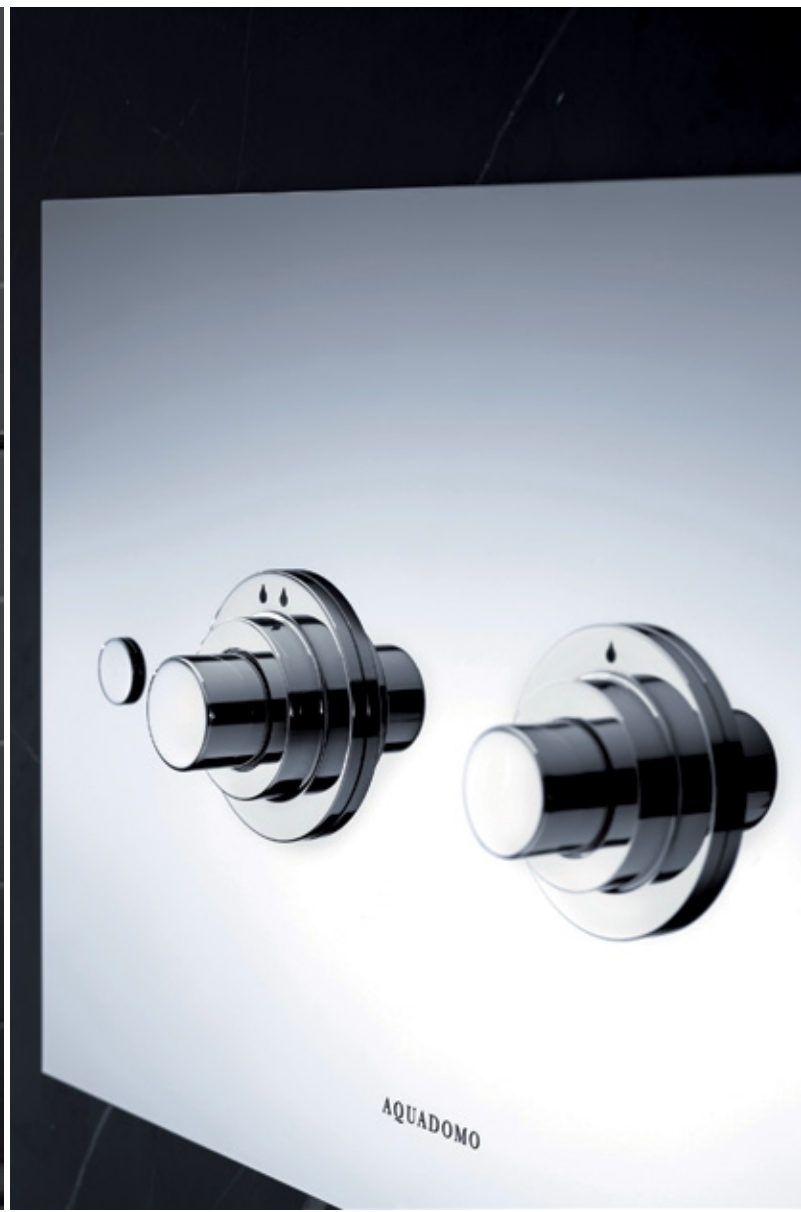

FLUSH IN STYLE

WITH AQUADOMO LOO FLUSH-PLATES

FLUSH PLATES FOR CONCEALED CISTERNS

AUSTRALIA: THE ENGLISH TAPWARE COMPANY | 1300 01 61 81 | www.englishtapware.com.au
NEW ZEALAND: IN RESIDENCE | 09 309 3023 | www.inres.co.nz