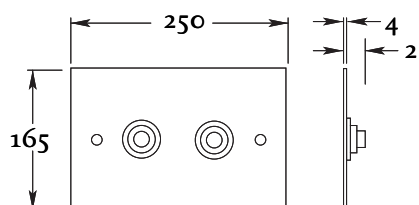

AQUADOMO DUAL FLUSH SIGMA

AQDF - SG1620.XX.XX

Suit Geberit Sigma8 concealed cistern.
The Sigma8 cistern accommodates a flush plate fitted vertically on the wall. The buttons on this plate sit proud of the plate.