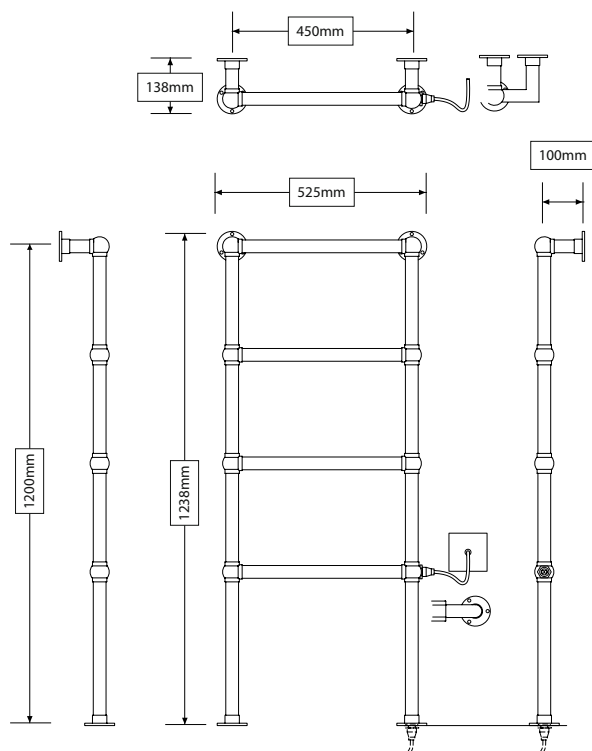

Hawthorn Hill

Premier electric floor towel warmer

Description: Electric floor towel warmer

Model code: PF675-1238E
Dimensions: 675mm W x 1238mm H

Model code: PF525-1238E
Dimensions: 525mm W x 1238mm H

Model code: PF675-1538E
Dimensions: 675mm W x 1538mm H

Model code: PF525-1538E
Dimensions: 525mm W x 1538mm H

Electrical elements: These floor mounted models can be ordered with the heating element connecting either through the floor or into the wall.

Element position option one:
Element through the floor

Element position option two: In the bottom rail with exposed flex or the flex enclosed in a shroud

Bespoke: Towel warmers can be customised to the dimensions required for a specific project.