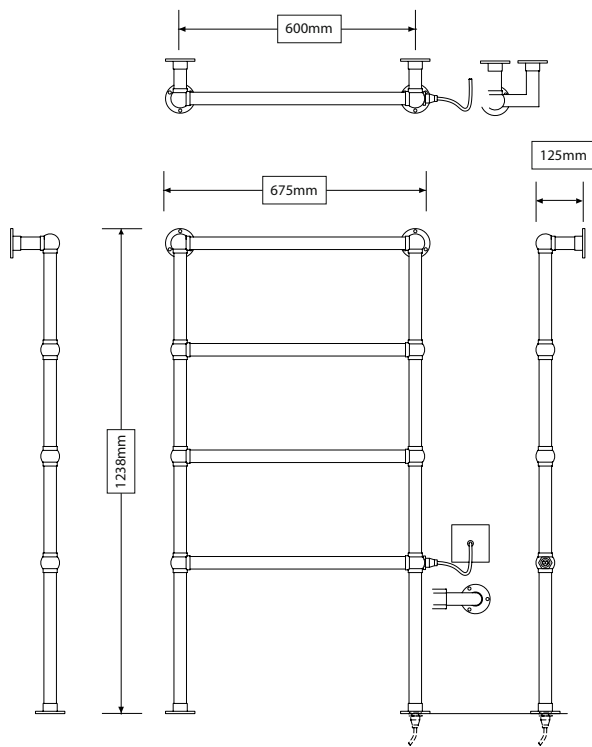

Hawthorn Hill

Premier electric floor towel warmer

Description: Electric floor towel warmer

Model code: PF675-1238E
Dimensions: 675mm W x 1238mm H

Model code: PF525-1238E
Dimensions: 525mm W x 1238mm H

Model code: PF675-1538E
Dimensions: 675mm W x 1538mm H

Model code: PF525-1538E
Dimensions: 525mm W x 1538mm H

Electrical elements: These floor mounted models can be ordered with the heating element connecting either through the floor or into the wall.

Element position option one:
Element through the floor

Element position option two: In the bottom rail with exposed flex or the flex enclosed in a shroud

Bespoke: Towel warmers can be customised to the dimensions required for a specific project.