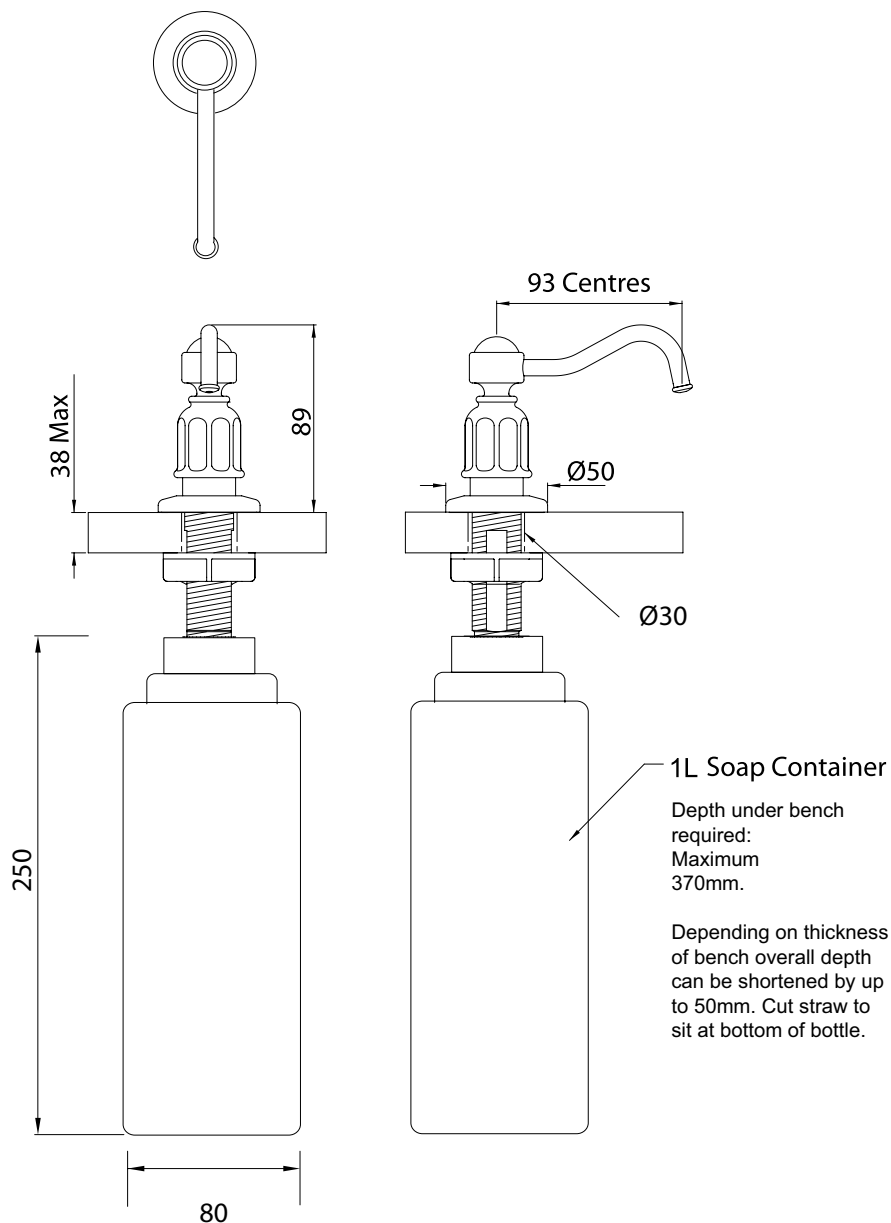

Specification Sheet - 6995

- Traditional bench mounted dispenser

Specifications

- Premium quality
- Produced from solid brass; will not rust, corrode or discolour contents
- Fitted with durable pump and refillable bottle
- 1L Bottle for refilling underbench - pump head does not lift out
- Suitable for soap, lotion and detergent
- Select from Chrome, Nickel, Pewter, Gold, English Bronze or uncoated bare brass
- Five year warranty