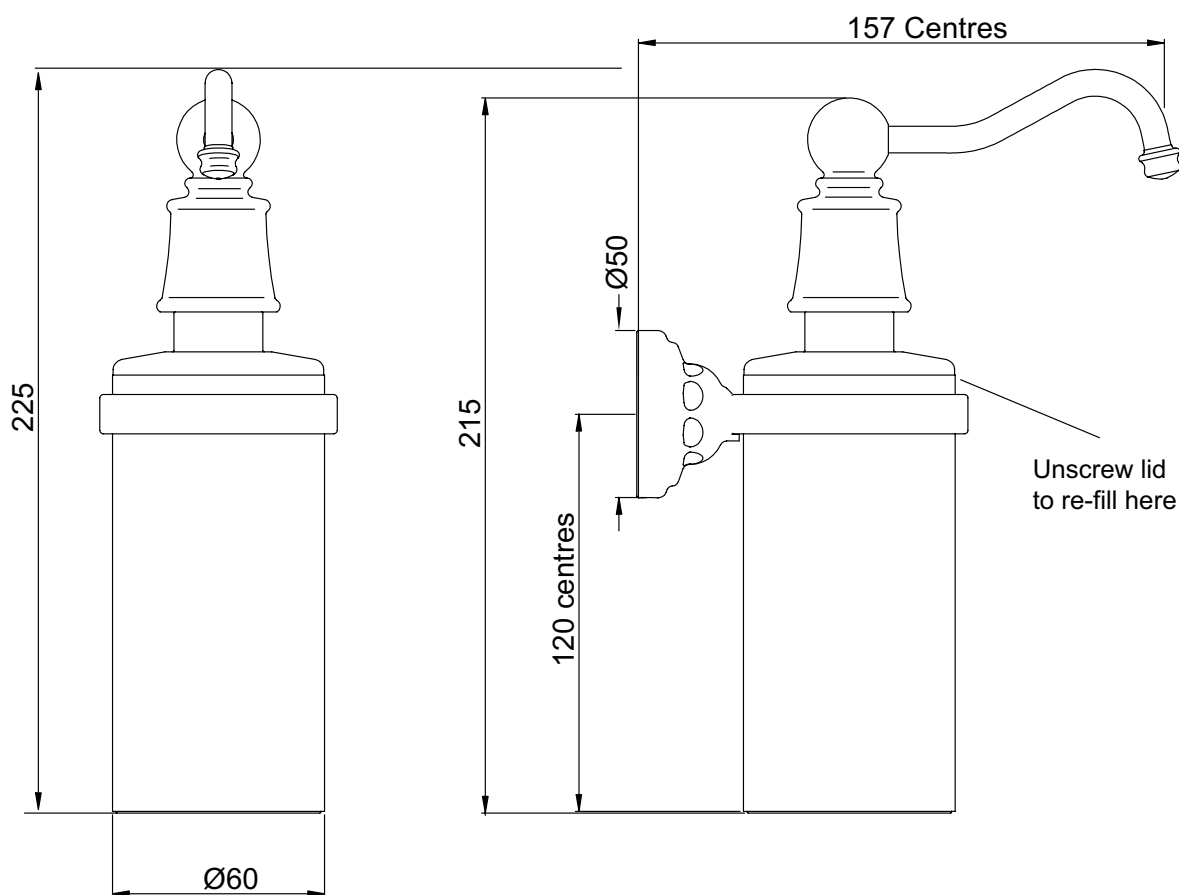

Specification Sheet - 6673
- Country wall mounted dispenser

Specifications

- Premium quality
- Produced from solid brass; will not rust, corrode or discolour contents
- Fitted with durable pump
- Unscrew the lid to re-fill the bottle - pump head does not lift out
- Suitable for soap, lotion and detergent
- Select from Chrome, Nickel, Pewter, Gold, English Bronze or uncoated bare brass
- Concealed wall mount
- Five year warranty