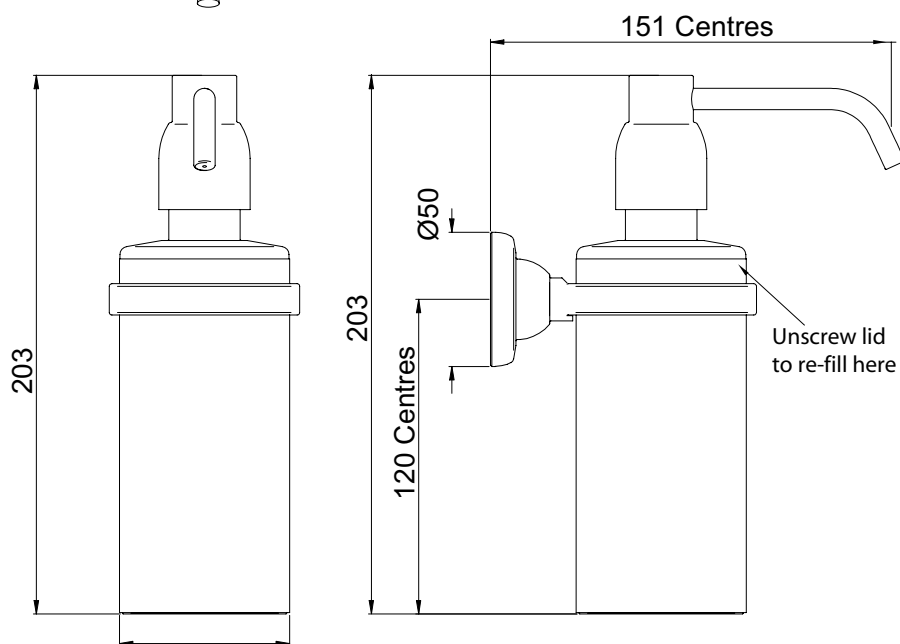

Specification Sheet - 6473

- Wall mounted contemporary dispenser

Specifications

- Premium quality
- Produced from solid brass; will not rust, corrode or discolour contents
- Fitted with durable pump
- Unscrew the lid to re-fill the bottle - pump head does not lift out
- Suitable for soap, lotion and detergent
- Select from Chrome, Nickel, Pewter, Gold, English Bronze or uncoated bare brass
- Concealed wall mount
- Five year warranty