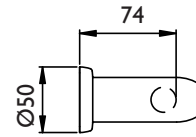

PERRIN & ROWE[®]
M A Y F A I R L O N D O N

CONTEMPORARY

PRODUCT DESCRIPTION

445MM TOWEL RAIL
445MM TOWEL RAIL

MODEL

6440 CP
6440 PF

FINISH

CHROME
PEWTER