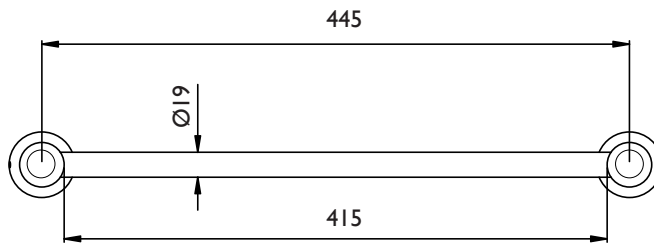

PERRIN & ROWE[®]
M A Y F A I R L O N D O N

CONTEMPORARY

PRODUCT DESCRIPTION

445MM TOWEL RAIL
445MM TOWEL RAIL

MODEL

6440 CP
6440 PF

FINISH

CHROME
PEWTER