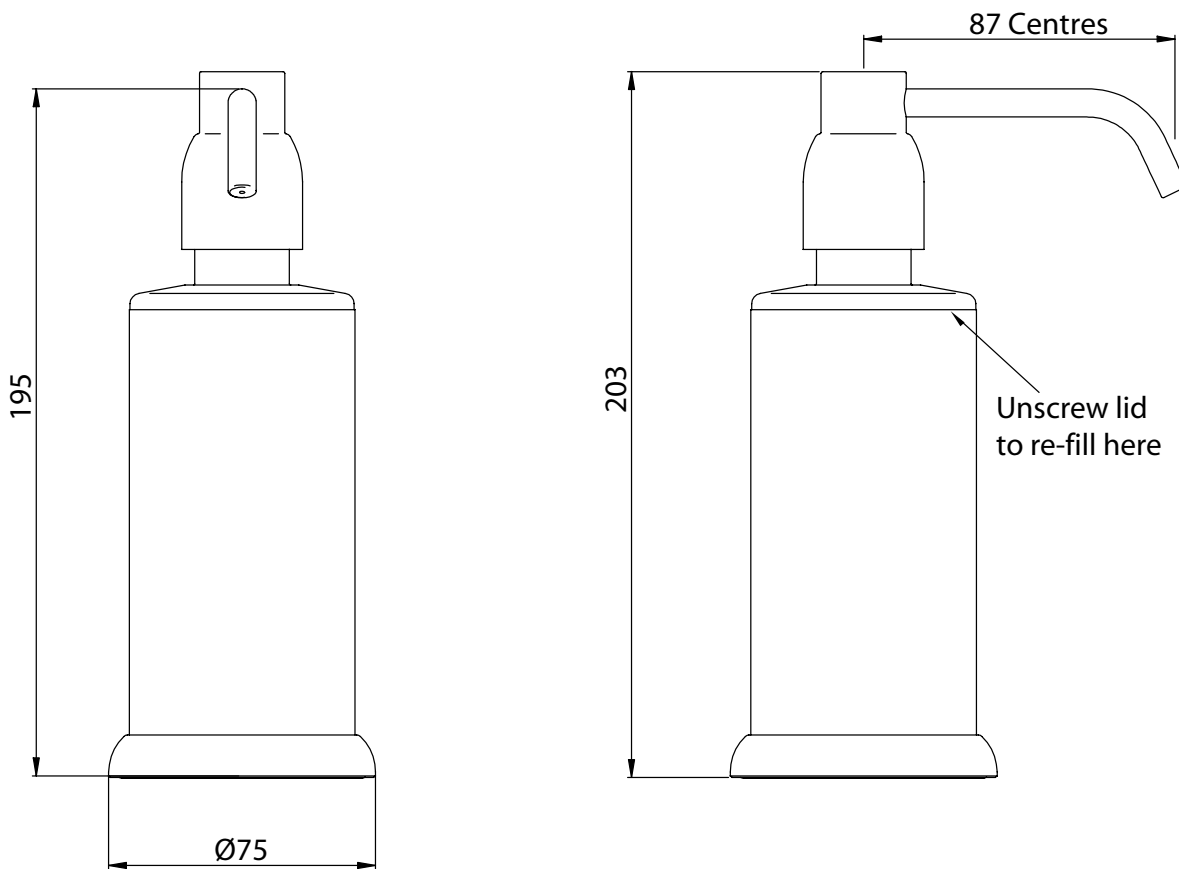

Specification Sheet - 6433  
- Freestanding contemporary dispenser

# Specifications

- Premium quality
- Produced from solid brass; will not rust, corrode or discolour contents
- Fitted with durable pump
- Unscrew the lid to re-fill the bottle - pump head does not lift out
- Suitable for soap, lotion and detergent
- Select from Chrome or Pewter finishes
- Five year warranty