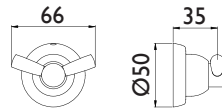

PERRIN & ROWE[®]
M A Y F A I R L O N D O N

CONTEMPORARY

PRODUCT DESCRIPTION

DOUBLE ROBE HOOK
DOUBLE ROBE HOOK

MODEL

6422 CP
6422 PF

FINISH

CHROME
PEWTER