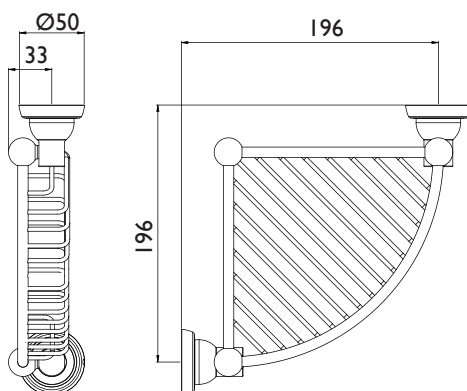

PERRIN & ROWE[®]
MAYFAIR LONDON

CONTEMPORARY

PRODUCT DESCRIPTION

CORNER BASKET
CORNER BASKET

MODEL

6416 CP
6416 PF

FINISH

CHROME
PEWTER