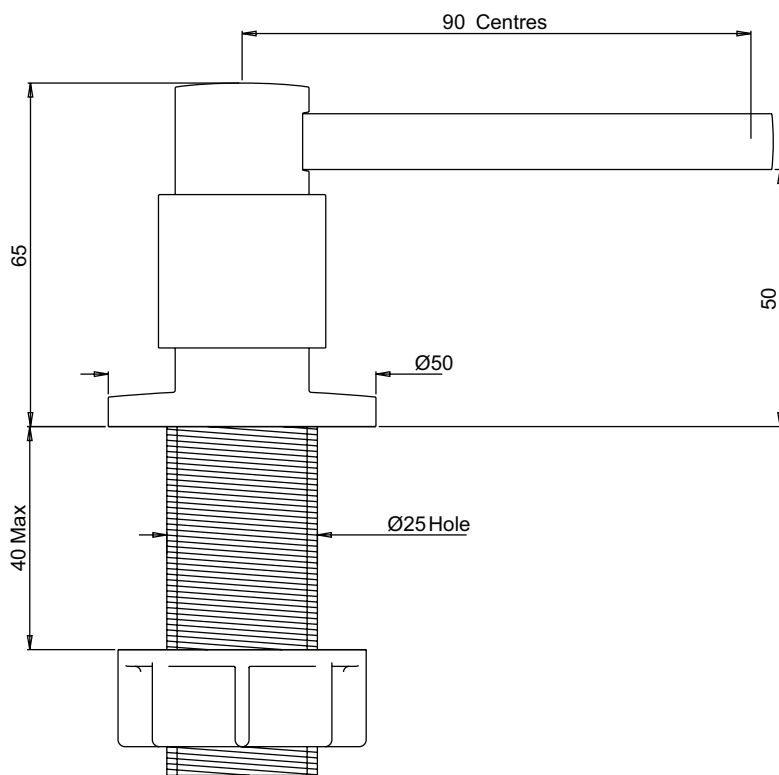

CONTEMPORARY

PRODUCT DESCRIPTION

ORBIQ SOAP DISPENSER
ORBIQ SOAP DISPENSER

MODEL

6395 CP
6395 PF

FINISH

CHROME
PEWTER