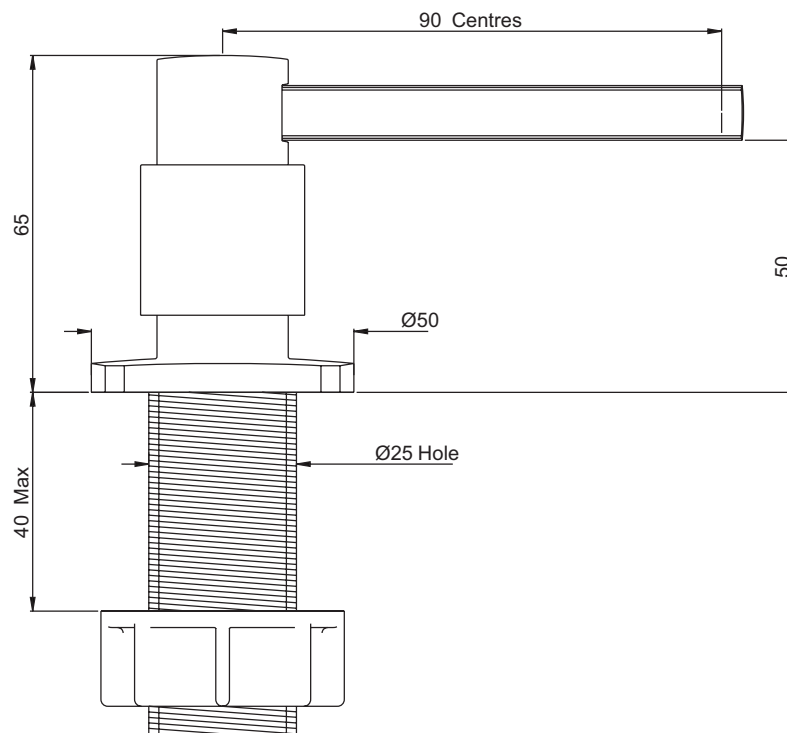

CONTEMPORARY

PRODUCT DESCRIPTION

RUBIQ SOAP DISPENSER

RUBIQ SOAP DISPENSER

MODEL

6295 CP

6295 PF

FINISH

CHROME

PEWTER