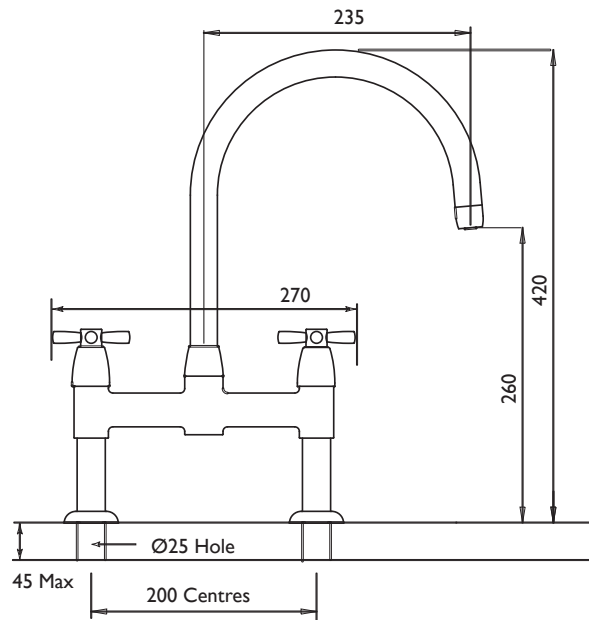

PERRIN & ROWE[®]
M A Y F A I R L O N D O N

CONTEMPORARY

PRODUCT DESCRIPTION

IO WITH CROSSHEADS
IO WITH CROSSHEADS

MODEL

4292 CP
4292 PF

FINISH

CHROME
PEWTER