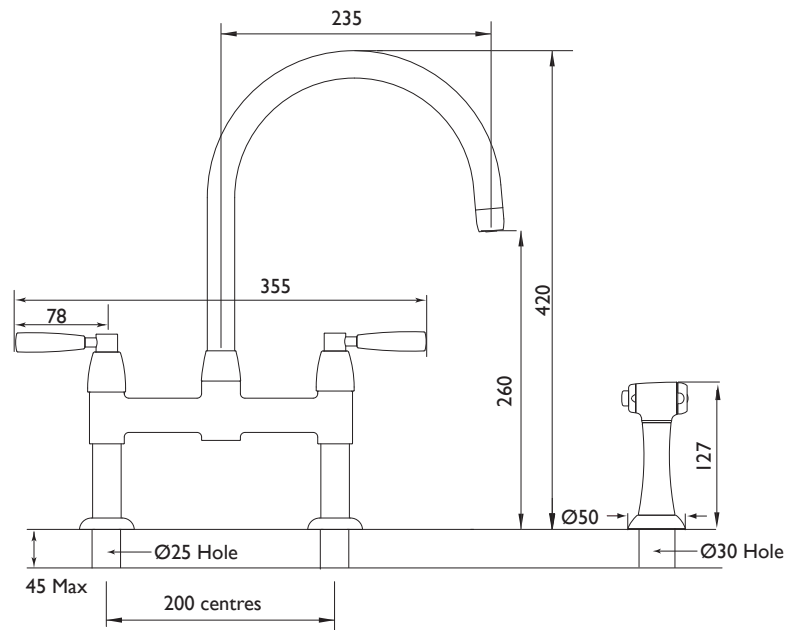

PERRIN & ROWE[®]
MAYFAIR LONDON

CONTEMPORARY

PRODUCT DESCRIPTION

IO WITH LEVERS + SPRAY RINSE
IO WITH LEVERS + SPRAY RINSE

MODEL

4273 CP
4273 PF

FINISH

CHROME
PEWTER