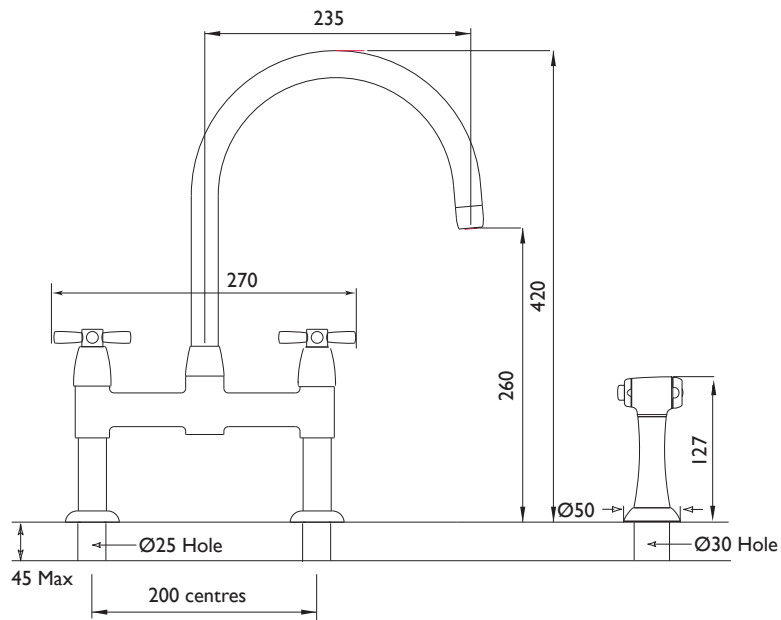

PERRIN & ROWE[®]
M A Y F A I R L O N D O N

CONTEMPORARY

PRODUCT DESCRIPTION

IO WITH CROSSHEADS + SPRAY RINSE
IO WITH CROSSHEADS + SPRAY RINSE

MODEL

4272 CP
4272 PF

FINISH

CHROME
PEWTER