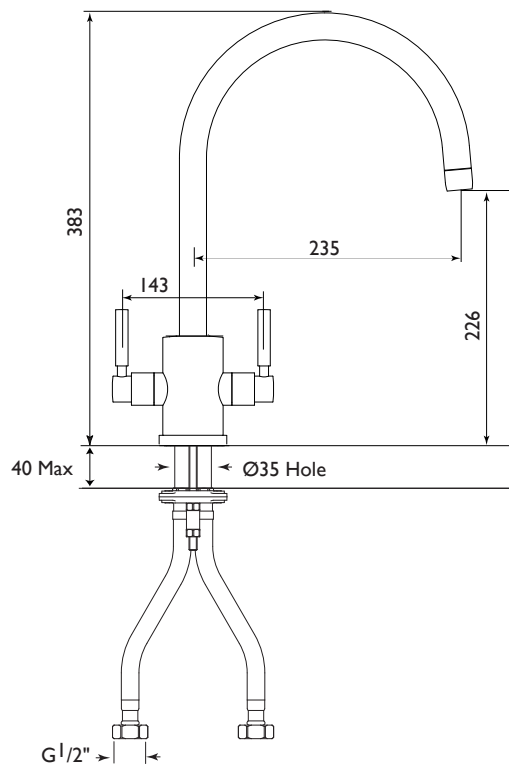

PERRIN & ROWE[®]
MAYFAIR LONDON

CONTEMPORARY

PRODUCT DESCRIPTION

ORBIQ

ORBIQ

MODEL

4212 CP

4212 PF