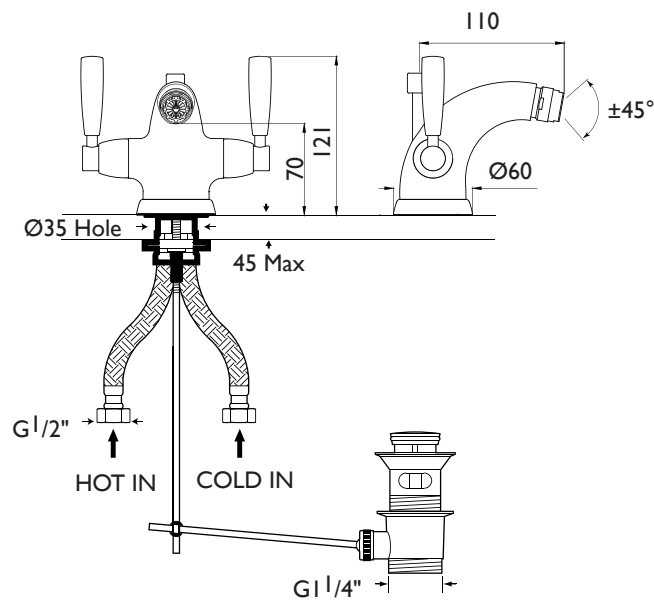

PERRIN & ROWE[®]
 M A Y F A I R L O N D O N

CONTEMPORARY

PRODUCT DESCRIPTION

MONOBLOC BASIN MIXER WITH LEVERS
 MONOBLOC BASIN MIXER WITH LEVERS

MODEL

3885 CP
 3885 PF

FINISH

CHROME
 PEWTER