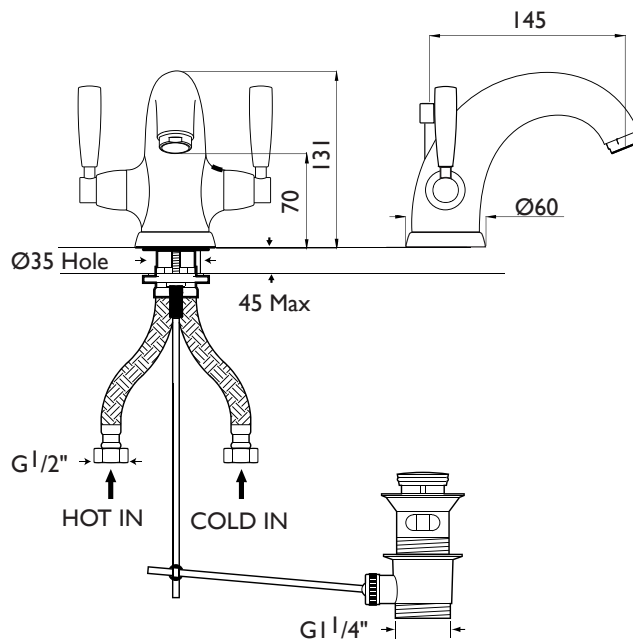

**PERRIN & ROWE**<sup>®</sup>  
 MAYFAIR LONDON

**CONTEMPORARY**

**PRODUCT DESCRIPTION**

MONOBLOC BASIN MIXER WITH LEVERS  
 MONOBLOC BASIN MIXER WITH LEVERS

**MODEL**

3835 CP  
 3835 PF

**FINISH**

CHROME  
 PEWTER