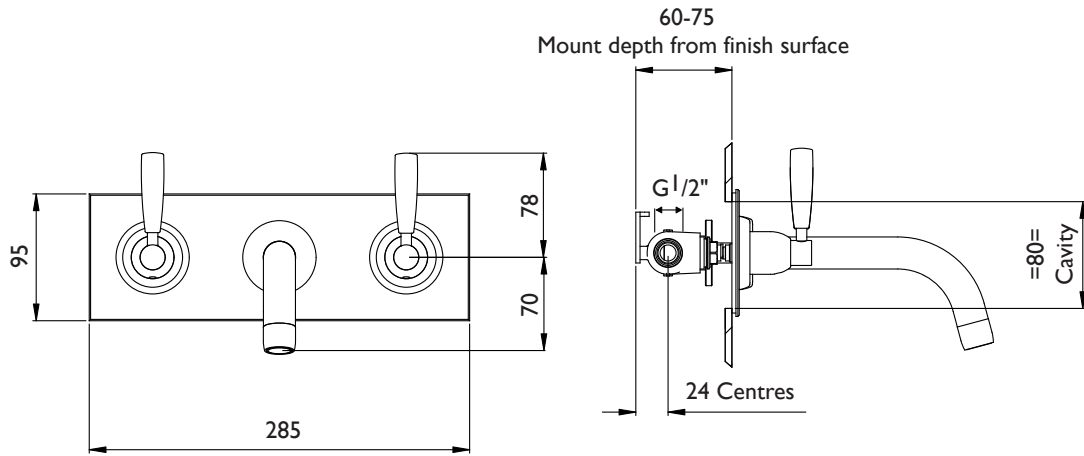

PERRIN & ROWE[®]
MAYFAIR LONDON

CONTEMPORARY

PRODUCT DESCRIPTION

BASIN SET ON PLATE WITH LEVERS
BASIN SET ON PLATE WITH LEVERS

MODEL

3334 CP
3334 PF

FINISH

CHROME
PEWTER