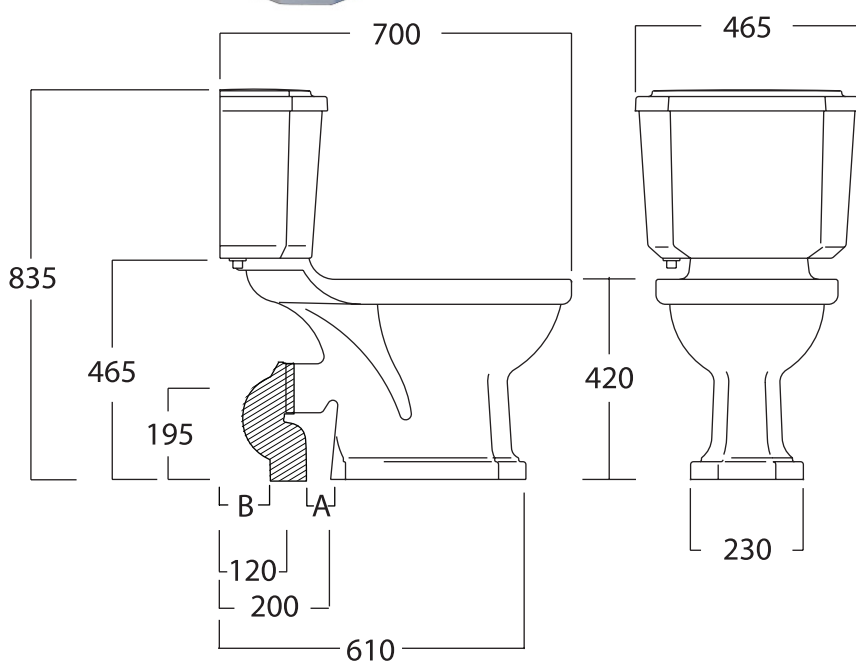

Specification Sheet - 2937- Art Deco close coupled WC pan & cistern

Specifications

- Made in England.
- Premium quality vitreous china bathroomware.
- WELS 3 star 6/3L per flush.
- Supplied with the GEBERIT inlet valve which can be fitted on either the right or left side and the GEBERIT TWICO II push button flush valve.
- To create an S pan we suggest the use of the McAlpine WC-CONQ elbow pan connector. We can supply these with the pan.
- Seats sold as a separate item.
- Five year warranty.
- For additional installation information, see our Plumber's Guide for this product.
- We highly recommend having each WC on site for your plumber to measure from for installation set out. Each handcrafted WC will have its own unique measurements.

A = Pan to Pipe,
B = Wall to Pipe

Ceramic connector
A = 50, B = 50

CONQ connector
A = 0, B = 110

CON8 connector
A = 55, B = 55