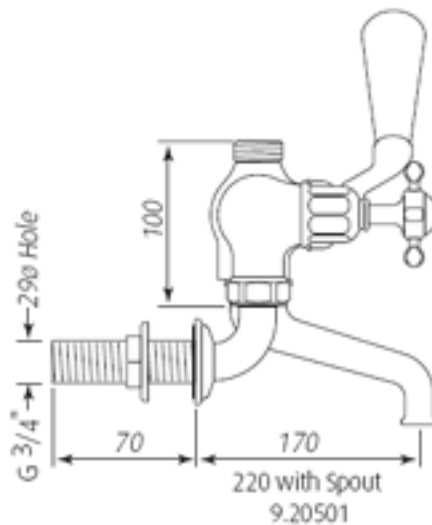

Specification Sheet - N.3511

- Bath mixer on wall unions with crossheads
& top outlet for a shower

- Made in England
- Premium quality tapware
- Produced from solid brass
- German quarter-turn ceramic disc valves. Min 1°C - max 85°C
- Suitable for low and uneven water pressure. Max inlet pressure 500 kpa
- Select from Chrome, Nickel, Pewter, Gold, English Bronze or uncoated bare brass
- Five year warranty