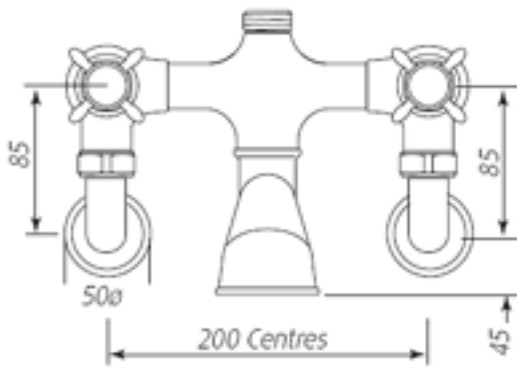

Specification Sheet - N.3511

- Bath mixer on wall unions with crossheads
& top outlet for a shower

- Made in England
- Premium quality tapware
- Produced from solid brass
- German quarter-turn ceramic disc valves. Min 1°C - max 85°C
- Suitable for low and uneven water pressure. Max inlet pressure 500 kpa
- Select from Chrome, Nickel, Pewter, Gold, English Bronze or uncoated bare brass
- Five year warranty