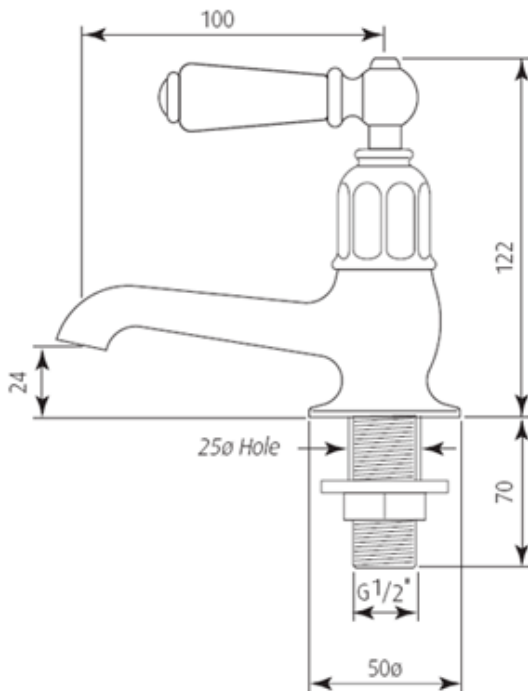

Specification Sheet - N.3475

- Pair of basin pillar taps with levers

- Made in England
- Premium quality tapware
- Produced from solid brass
- German quarter-turn ceramic disc valves. Min 1°C - max 85°C
- White porcelain lever handles can be changed to metal or Corian as an optional extra
- Suitable for low and uneven water pressure. Max inlet pressure 500 kpa
- Select from Chrome, Nickel, Pewter, Gold, English Bronze or uncoated bare brass
- Five year warranty

Specifications