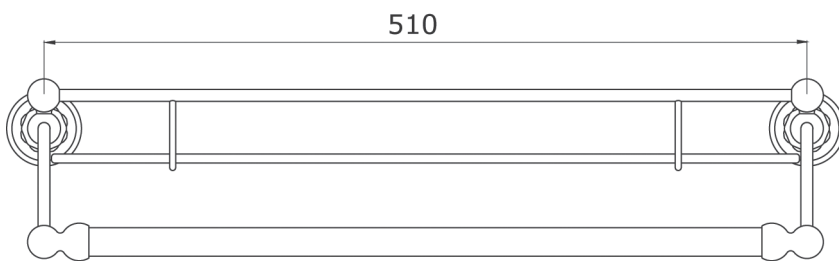

---

Specification Sheet - N.6975 - 510mm Glass shelf with rail

---

- Made in England
- Produced from solid brass
- Concealed wall mounts
- Premium quality accessories
- Select from Chrome, Nickel, Pewter, Gold, English Bronze or uncoated bare brass
- Five year warranty