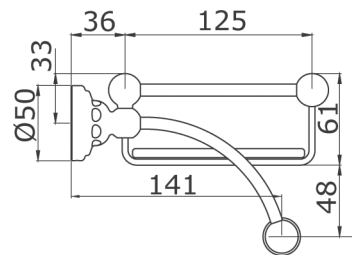

---

Specification Sheet - N.6975 - 510mm Glass shelf with rail

---

- Made in England
- Produced from solid brass
- Concealed wall mounts
- Premium quality accessories
- Select from Chrome, Nickel, Pewter, Gold, English Bronze or uncoated bare brass
- Five year warranty