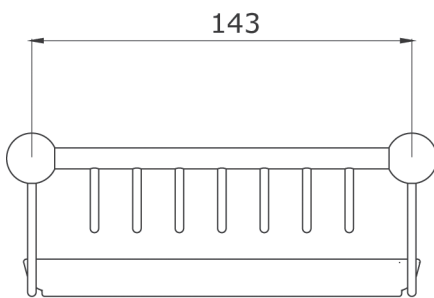

---

Specification Sheet - N.6972

- Freestanding soap basket with tray

---

- Made in England
- Produced from solid brass
- Premium quality accessories
- Select from Chrome, Nickel, Pewter, Gold, English Bronze or uncoated bare brass
- Five year warranty