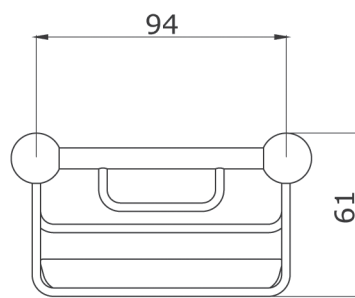

---

Specification Sheet - N.6972

- Freestanding soap basket with tray

---

- Made in England
- Produced from solid brass
- Premium quality accessories
- Select from Chrome, Nickel, Pewter, Gold, English Bronze or uncoated bare brass
- Five year warranty