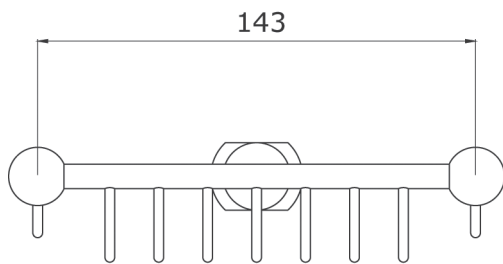

---

Specification Sheet - N.6968 - Sliding rail soap basket

---

- Made in England
- Produced from solid brass
- Mounts onto AU.5540 600mm sliding rail
- Premium quality accessories
- Select from Chrome, Nickel, Pewter, Gold, English Bronze or uncoated bare brass
- Five year warranty