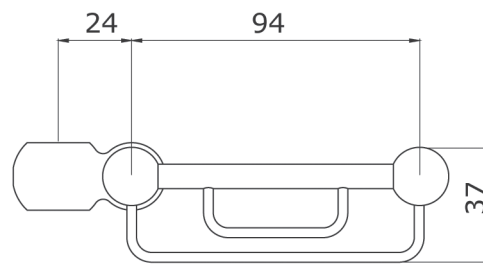

---

Specification Sheet - N.6968 - Sliding rail soap basket

---

- Made in England
- Produced from solid brass
- Mounts onto AU.5540 600mm sliding rail
- Premium quality accessories
- Select from Chrome, Nickel, Pewter, Gold, English Bronze or uncoated bare brass
- Five year warranty