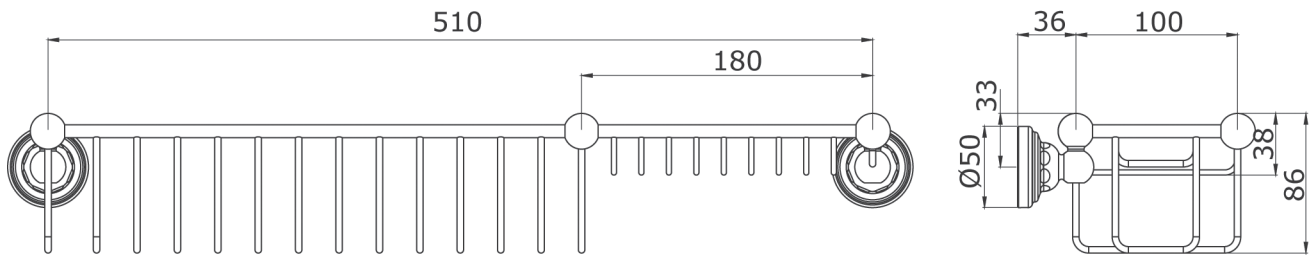

Specification Sheet - N.6962 - 510mm Bottle basket & soap tray

- Made in England
- Produced from solid brass
- Concealed wall mounts
- Premium quality accessories
- Select from Chrome, Nickel, Pewter, Gold, English Bronze or uncoated bare brass
- Five year warranty