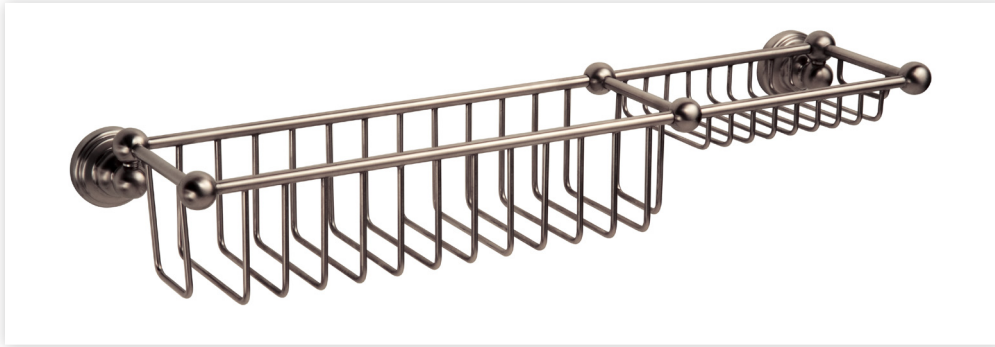

Specification Sheet - N.6962 - 510mm Bottle basket & soap tray

- Made in England
- Produced from solid brass
- Concealed wall mounts
- Premium quality accessories
- Select from Chrome, Nickel, Pewter, Gold, English Bronze or uncoated bare brass
- Five year warranty