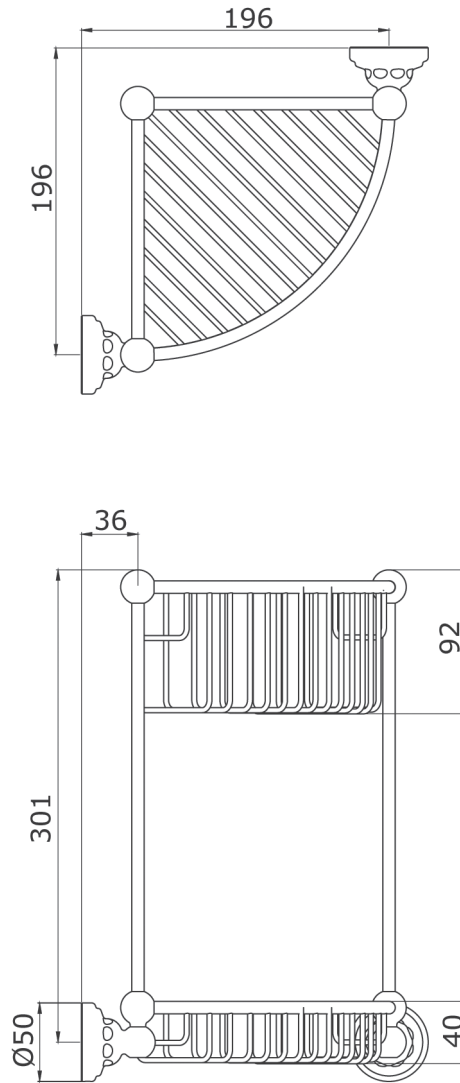

Specification Sheet - N.6959 - Two tier corner basket

-Wall mounts swivel to accommodate any variation in the corner-

- Made in England
- Produced from solid brass
- Concealed wall mounts
- Premium quality accessories
- Select from Chrome, Nickel, Pewter, Gold, English Bronze or uncoated bare brass
- Five year warranty