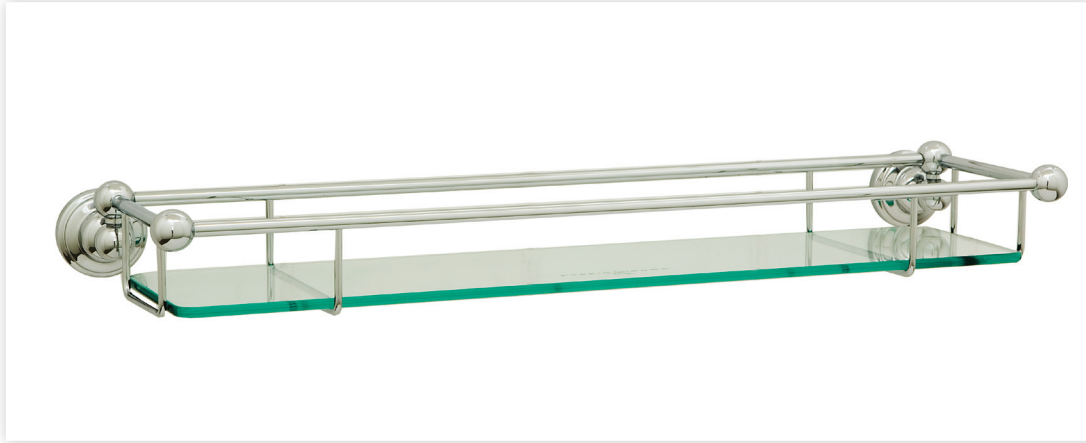

Specification Sheet - N.6953 - 510 mm Glass shelf

- Made in England
- Produced from solid brass
- Concealed wall mounts
- Premium quality accessories
- Select from Chrome, Nickel, Pewter, Gold, English Bronze or uncoated bare brass
- Five year warranty