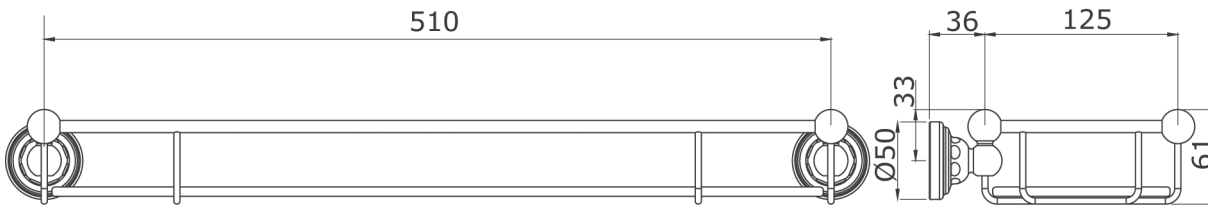

Specification Sheet - N.6953 - 510 mm Glass shelf

- Made in England
- Produced from solid brass
- Concealed wall mounts
- Premium quality accessories
- Select from Chrome, Nickel, Pewter, Gold, English Bronze or uncoated bare brass
- Five year warranty

Specifications