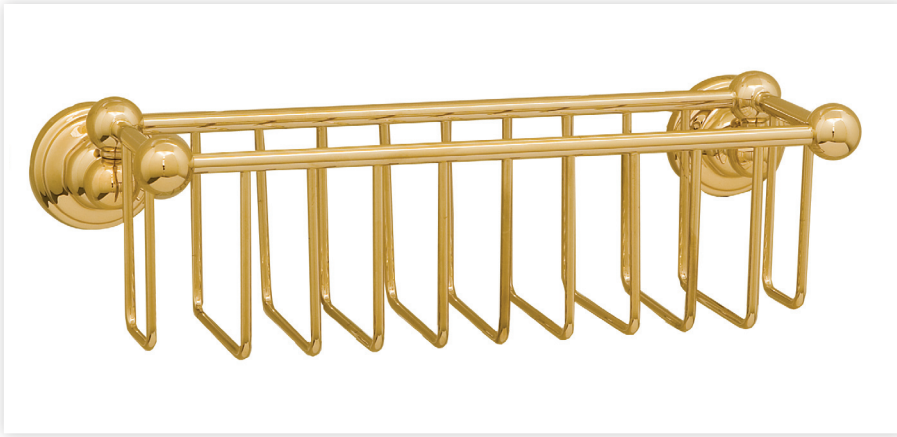

Specification Sheet - N.6952

- 260mm Bottle basket 75mm deep

- Made in England
- Produced from solid brass
- Concealed wall mounts
- Premium quality accessories
- Select from Chrome, Nickel, Pewter, Gold, English Bronze or uncoated bare brass
- Five year warranty