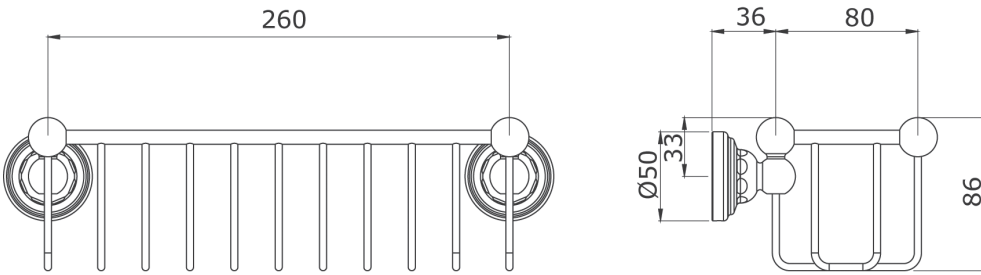

Specification Sheet - N.6952

- 260mm Bottle basket 75mm deep

- Made in England
- Produced from solid brass
- Concealed wall mounts
- Premium quality accessories
- Select from Chrome, Nickel, Pewter, Gold, English Bronze or uncoated bare brass
- Five year warranty

Specifications