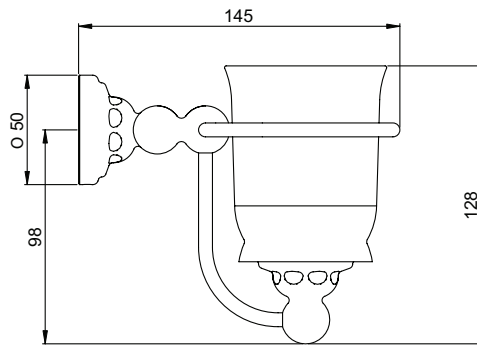

---

Specification Sheet - N.6926 - Double tumbler holder

---

- Made in England
- Produced from solid brass
- Concealed wall mount
- Premium quality accessories
- Select from Chrome, Nickel, Pewter, Gold, English Bronze or uncoated bare brass
- Five year warranty