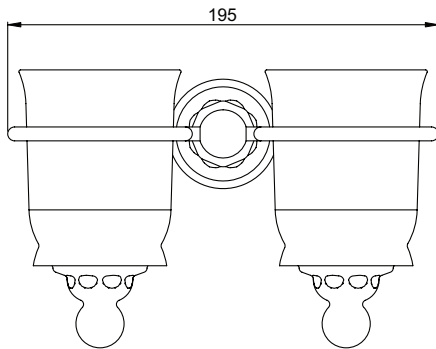

---

Specification Sheet - N.6926 - Double tumbler holder

---

- Made in England
- Produced from solid brass
- Concealed wall mount
- Premium quality accessories
- Select from Chrome, Nickel, Pewter, Gold, English Bronze or uncoated bare brass
- Five year warranty