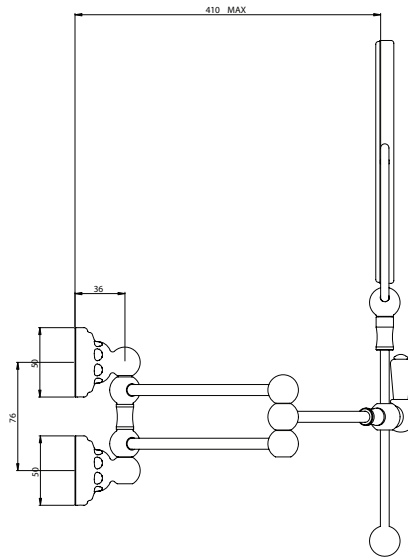

Specification Sheet - N.6918 - Shaving or vanity mirror

1:2

- Made in England
- Produced from solid brass
- Concealed wall mounts
- Premium quality accessories
- Select from Chrome, Nickel, Pewter, Gold, English Bronze or uncoated bare brass
- Five year warranty

Specifications