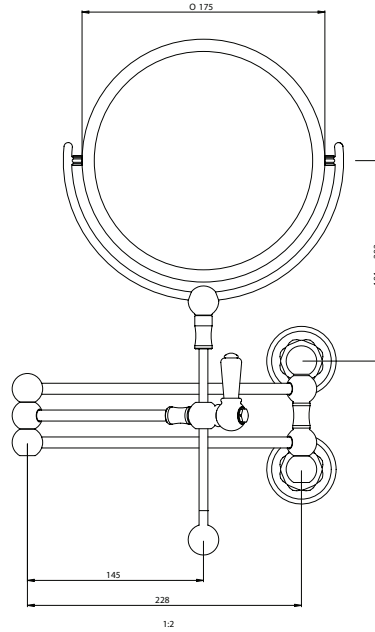

Specification Sheet - N.6918 - Shaving or vanity mirror

1:2

- Made in England
- Produced from solid brass
- Concealed wall mounts
- Premium quality accessories
- Select from Chrome, Nickel, Pewter, Gold, English Bronze or uncoated bare brass
- Five year warranty

Specifications