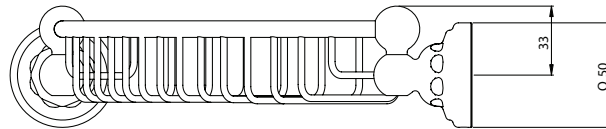

Specification Sheet - N.6916 - Corner basket

-Wall mounts swivel to accommodate any variation in the corner-

- Made in England
- Produced from solid brass
- Concealed wall mounts
- Premium quality accessories
- Select from Chrome, Nickel, Pewter, Gold, English Bronze or uncoated bare brass
- Five year warranty