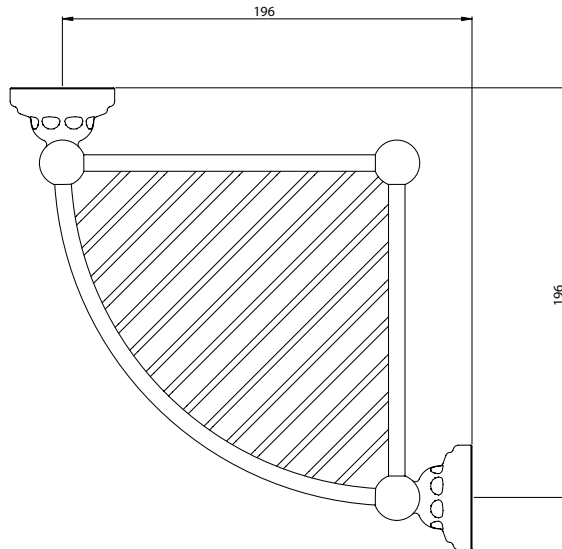

Specification Sheet - N.6916 - Corner basket

-Wall mounts swivel to accommodate any variation in the corner-

- Made in England
- Produced from solid brass
- Concealed wall mounts
- Premium quality accessories
- Select from Chrome, Nickel, Pewter, Gold, English Bronze or uncoated bare brass
- Five year warranty