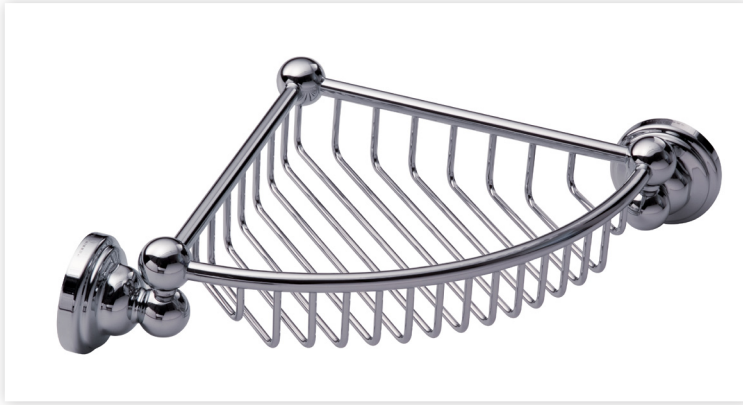

Specification Sheet - N.6916 - Corner basket

-Wall mounts swivel to accommodate any variation in the corner-

- Made in England
- Produced from solid brass
- Concealed wall mounts
- Premium quality accessories
- Select from Chrome, Nickel, Pewter, Gold, English Bronze or uncoated bare brass
- Five year warranty