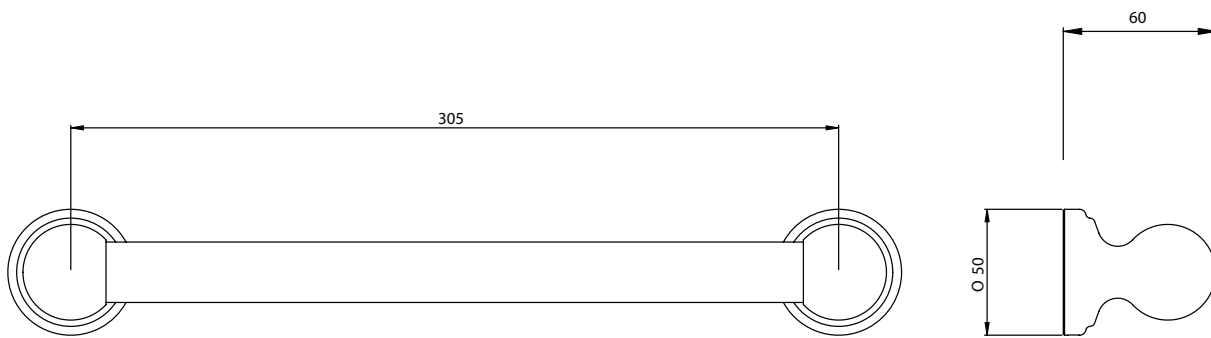

---

Specification Sheet - N.6912

- 305mm Grab rail or 25mm dia. towel rail

---

- Rail can be shortened to any length -

- Made in England
- Produced from solid brass
- Concealed wall mounts
- Premium quality accessories
- Select from Chrome, Nickel, Pewter, Gold, English Bronze or uncoated bare brass
- Five year warranty