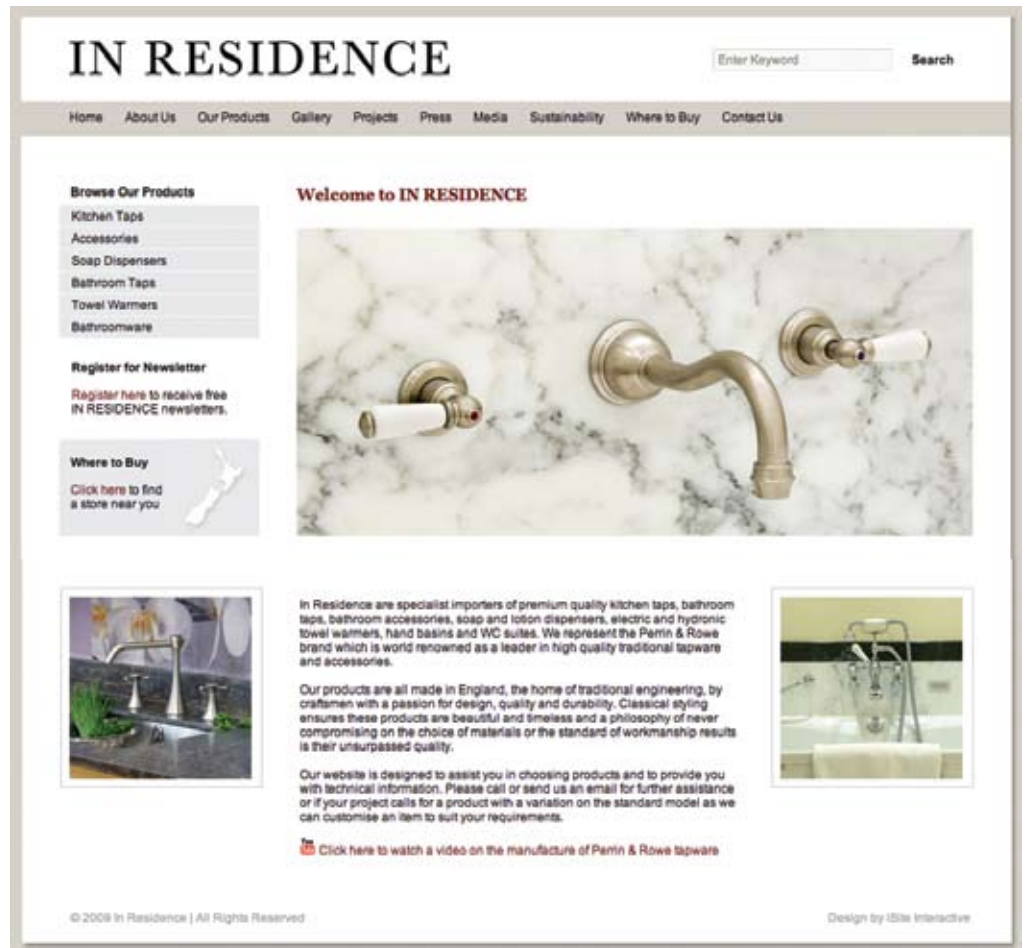

*Register on-line to receive our newsletter,
product releases and updates on the plumbing industry.*