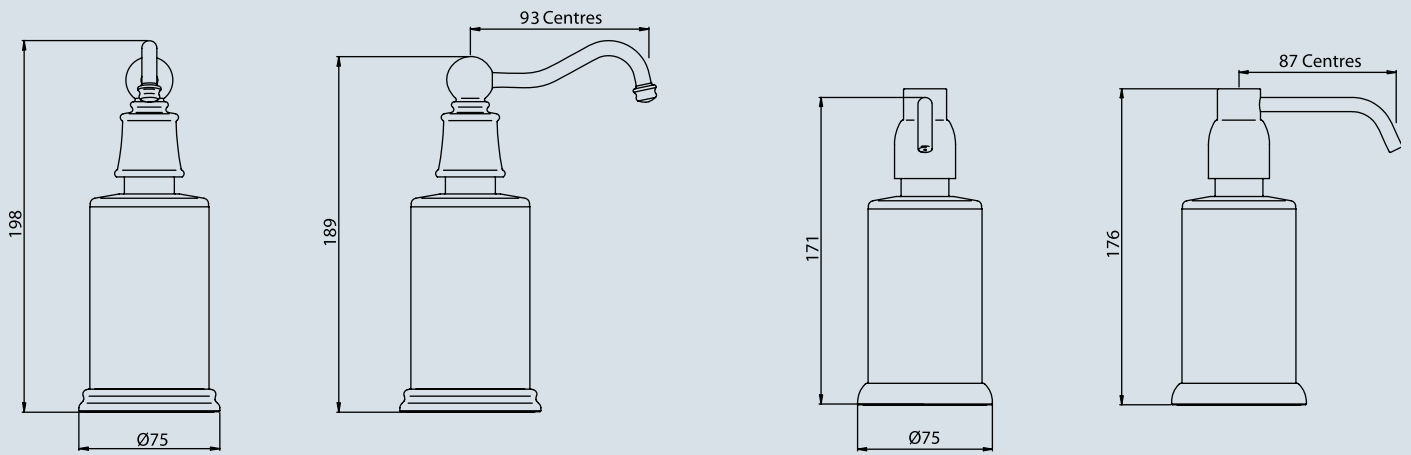

Perrin & Rowe contemporary freestanding dispenser 6433

Perrin & Rowe country freestanding dispenser 6633