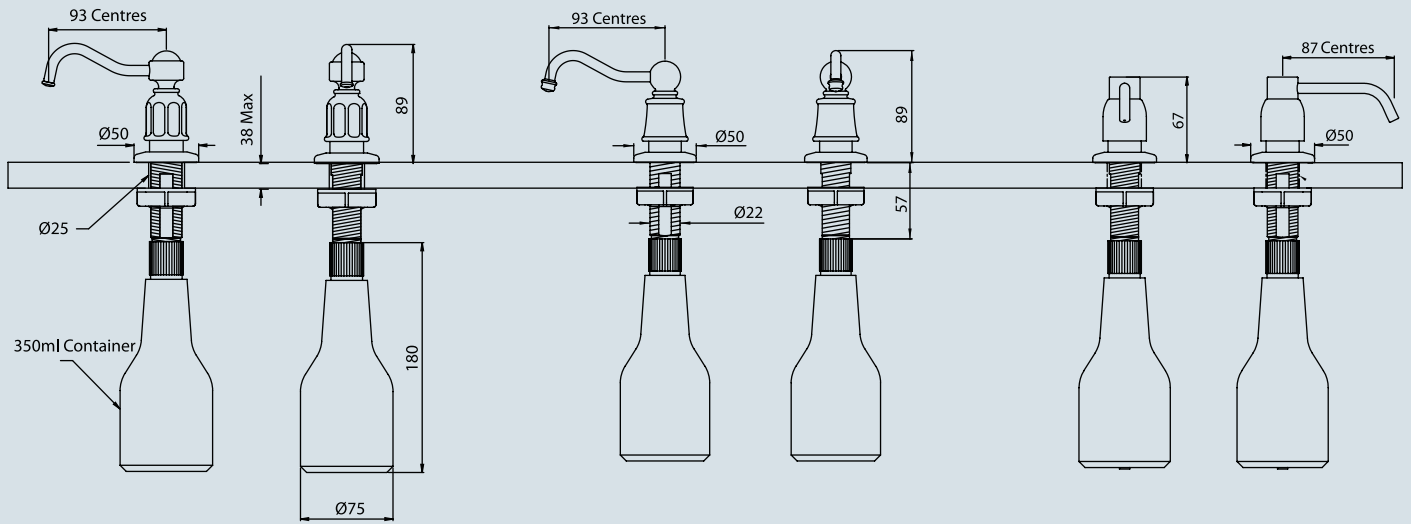

The Dispenser Collection

- Premium quality
- Designed to complement the Perrin & Rowe kitchen and bathroom taps
- Produced from solid brass; will not rust, corrode or discolour contents
- Fitted with durable Swiss made pumps
- Pump head lifts out to re-fill the bottle
- Suitable for soap, lotion and detergent
- Select from Chrome, Nickel, Pewter, Gold or English Bronze finishes

Perrin & Rowe country
freestanding dispenser
6633

Perrin & Rowe traditional
bench mounted dispenser
6995

Perrin & Rowe country
bench mounted dispenser
6695

Perrin & Rowe contemporary
wall mounted dispenser
6473

Perrin & Rowe country
wall mounted dispenser
6673

Perrin & Rowe traditional bench mounted dispenser 6995

Perrin & Rowe country bench mounted dispenser 6695

Perrin & Rowe contemporary bench mounted dispenser 6495