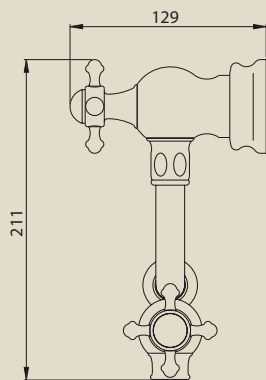

## The Pot Filler Collection

- Premium quality English tapware
- Designed to complement Perrin & Rowe kitchen taps
- When fully extended, arm reaches 600mm for easy use over front or rear elements
- Quarter-turn shut off valves, at both the wall and at the spout
- The metal levers can be substituted for porcelain or Corian as an optional extra
- Select from Chrome, Nickel, Pewter, Gold or English Bronze finishes

Pot Fillers

Perrin & Rowe Pot Filler with crossheads 4798

Perrin & Rowe Pot Filler with levers 4799

Fully extended reach of 600mm

The Perrin & Rowe Pot Filler Collection is available from leading plumbing merchants