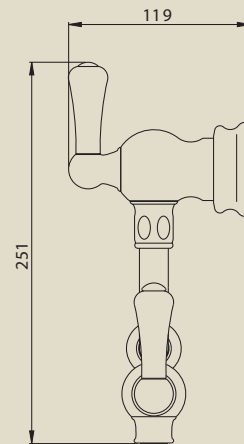

The Pot Filler Collection

- Premium quality English tapware
- Designed to complement Perrin & Rowe kitchen taps
- When fully extended, arm reaches 600mm for easy use over front or rear elements
- Quarter-turn shut off valves, at both the wall and at the spout
- The metal levers can be substituted for porcelain or Corian as an optional extra
- Select from Chrome, Nickel, Pewter, Gold or English Bronze finishes

Pot Fillers

Perrin & Rowe Pot Filler with crossheads 4798

Perrin & Rowe Pot Filler with levers 4799

Fully extended reach of 600mm

The Perrin & Rowe Pot Filler Collection is available from leading plumbing merchants