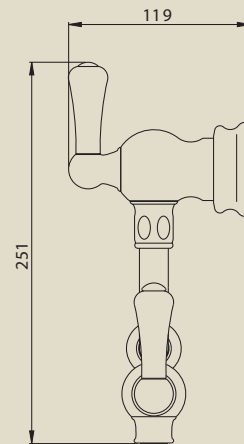

## The Pot Filler Collection

- Premium quality English tapware
- Designed to complement Perrin & Rowe kitchen taps
- When fully extended, arm reaches 600mm for easy use over front or rear elements
- Quarter-turn shut off valves, at both the wall and at the spout
- The metal levers can be substituted for porcelain or Corian as an optional extra
- Select from Chrome, Nickel, Pewter, Gold or English Bronze finishes

Pot Fillers

Perrin & Rowe Pot Filler with crossheads 4798

Perrin & Rowe Pot Filler with levers 4799

Fully extended reach of 600mm

The Perrin & Rowe Pot Filler Collection is available from leading plumbing merchants