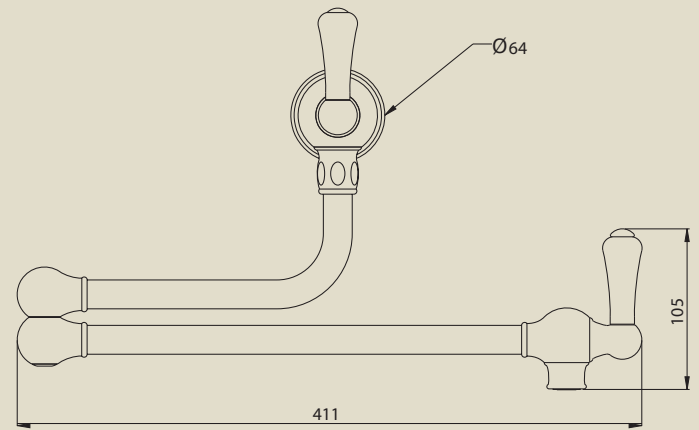

The Pot Filler Collection

- Premium quality English tapware
- Designed to complement Perrin & Rowe kitchen taps
- When fully extended, arm reaches 600mm for easy use over front or rear elements
- Quarter-turn shut off valves, at both the wall and at the spout
- The metal levers can be substituted for porcelain or Corian as an optional extra
- Select from Chrome, Nickel, Pewter, Gold or English Bronze finishes

Pot Fillers

Perrin & Rowe Pot Filler with crossheads 4798

Perrin & Rowe Pot Filler with levers 4799

Fully extended reach of 600mm

The Perrin & Rowe Pot Filler Collection is available from leading plumbing merchants