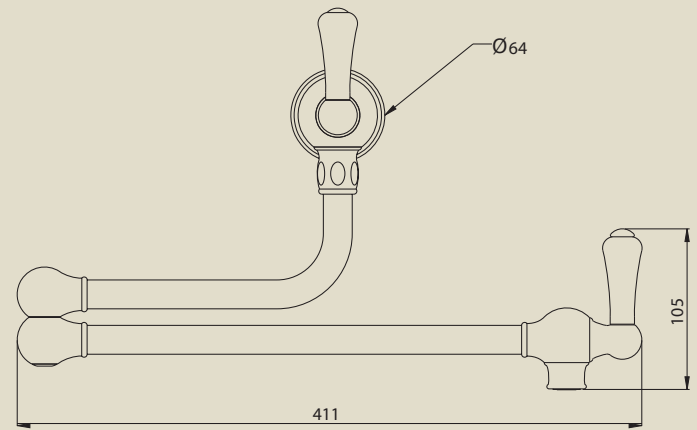

## The Pot Filler Collection

- Premium quality English tapware
- Designed to complement Perrin & Rowe kitchen taps
- When fully extended, arm reaches 600mm for easy use over front or rear elements
- Quarter-turn shut off valves, at both the wall and at the spout
- The metal levers can be substituted for porcelain or Corian as an optional extra
- Select from Chrome, Nickel, Pewter, Gold or English Bronze finishes

Pot Fillers

Perrin & Rowe Pot Filler with crossheads 4798

Perrin & Rowe Pot Filler with levers 4799

Fully extended reach of 600mm

The Perrin & Rowe Pot Filler Collection is available from leading plumbing merchants