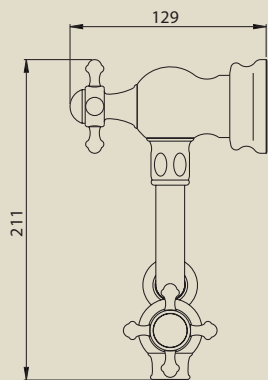

The Pot Filler Collection

- Premium quality English tapware
- Designed to complement Perrin & Rowe kitchen taps
- When fully extended, arm reaches 600mm for easy use over front or rear elements
- Quarter-turn shut off valves, at both the wall and at the spout
- The metal levers can be substituted for porcelain or Corian as an optional extra
- Select from Chrome, Nickel, Pewter, Gold or English Bronze finishes

Pot Fillers

Perrin & Rowe Pot Filler with crossheads 4798

Perrin & Rowe Pot Filler with levers 4799

Fully extended reach of 600mm

The Perrin & Rowe Pot Filler Collection is available from leading plumbing merchants