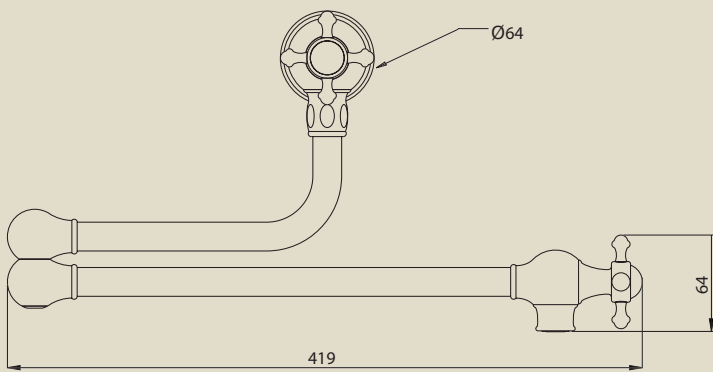

## The Pot Filler Collection

- Premium quality English tapware
- Designed to complement Perrin & Rowe kitchen taps
- When fully extended, arm reaches 600mm for easy use over front or rear elements
- Quarter-turn shut off valves, at both the wall and at the spout
- The metal levers can be substituted for porcelain or Corian as an optional extra
- Select from Chrome, Nickel, Pewter, Gold or English Bronze finishes

Pot Fillers

Perrin & Rowe Pot Filler with crossheads 4798

Perrin & Rowe Pot Filler with levers 4799

Fully extended reach of 600mm

The Perrin & Rowe Pot Filler Collection is available from leading plumbing merchants