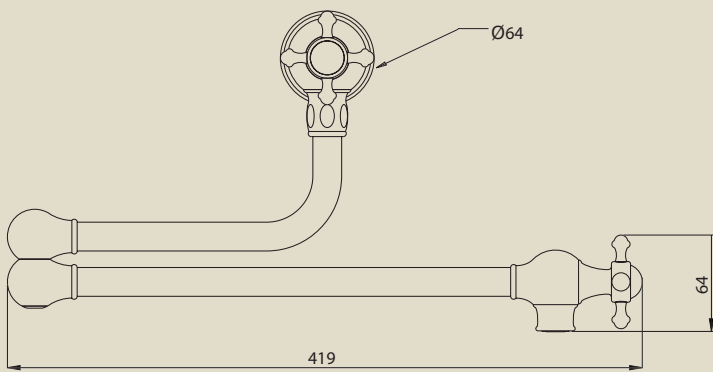

The Pot Filler Collection

- Premium quality English tapware
- Designed to complement Perrin & Rowe kitchen taps
- When fully extended, arm reaches 600mm for easy use over front or rear elements
- Quarter-turn shut off valves, at both the wall and at the spout
- The metal levers can be substituted for porcelain or Corian as an optional extra
- Select from Chrome, Nickel, Pewter, Gold or English Bronze finishes

Pot Fillers

Perrin & Rowe Pot Filler with crossheads 4798

Perrin & Rowe Pot Filler with levers 4799

Fully extended reach of 600mm

The Perrin & Rowe Pot Filler Collection is available from leading plumbing merchants