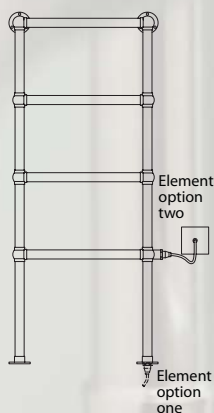

## Premier models

Wall mounted models:

PW525-675E

PW675-675E

PW525-1275E

PW675-1275E

PW525-1575E

PW675-1575E

Floor mounted models:

These floor mounted models can be ordered with the heating element connecting either through the floor or into the wall with an exposed cable or with the cable hidden within a tubular shroud.