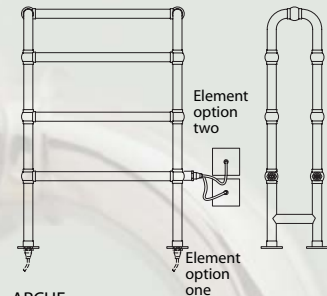

## Standard models

Wall mounted models:

SW575-575E

SW525-825E

Floor mounted model:

SW575-890E

## Premier model

Arched model:

ARCHE

This model can be ordered with the heating element connecting through the floor or into the wall